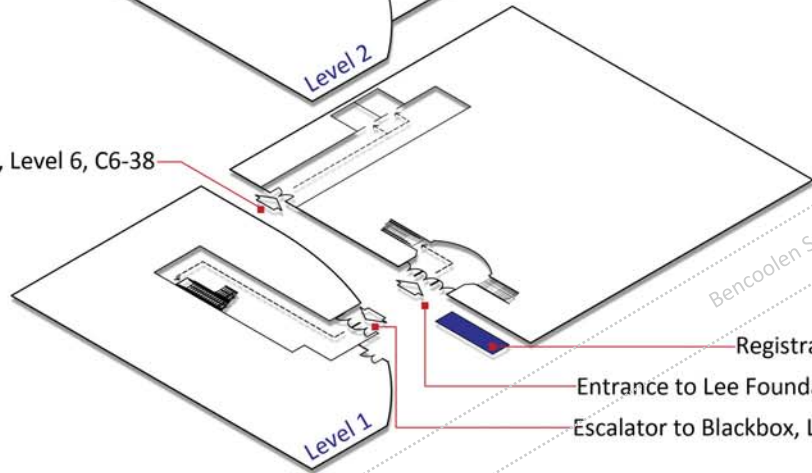

Map
Nafa Campus 3

Level 6

Dance Studio
C6-38

Blackbox
C3-02

Level 3

Lee Foundation Theatre
LFT

Level 2

Lift to Dance Studio, Level 6, C6-38

Level 1

Bencoolen Street

Registration Counter
Entrance to Lee Foundation Theatre
Escalator to Blackbox, Level 3, C3-02