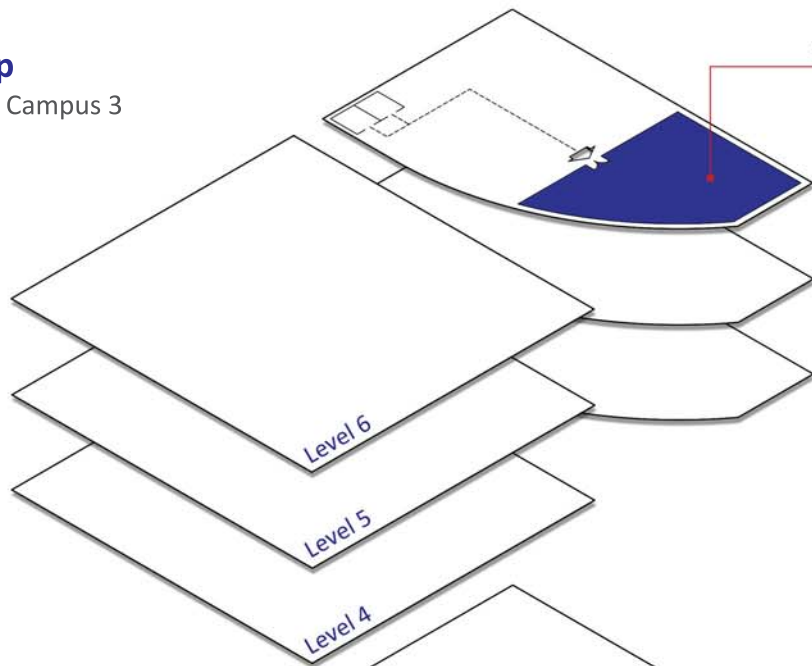

Map
Nafa Campus 3

Level 6

Dance Studio
C6-38

Blackbox
C3-02

Level 3

Lee Foundation Theatre
LFT

Level 2

Lift to Dance Studio, Level 6, C6-38

Level 1

Bencoolen Street

Registration Counter
Entrance to Lee Foundation Theatre
Escalator to Blackbox, Level 3, C3-02