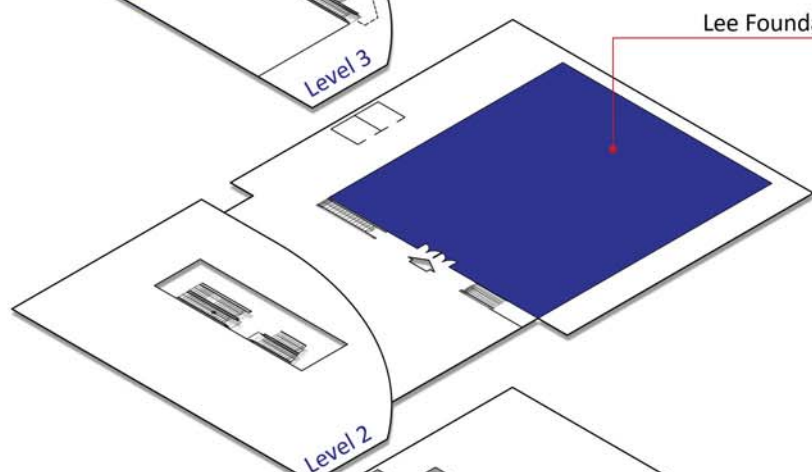

Map
Nafa Campus 3

Level 6

Dance Studio
C6-38

Blackbox
C3-02

Level 3

Lee Foundation Theatre
LFT

Level 2

Lift to Dance Studio, Level 6, C6-38

Level 1

Bencoolen Street

Registration Counter
Entrance to Lee Foundation Theatre
Escalator to Blackbox, Level 3, C3-02